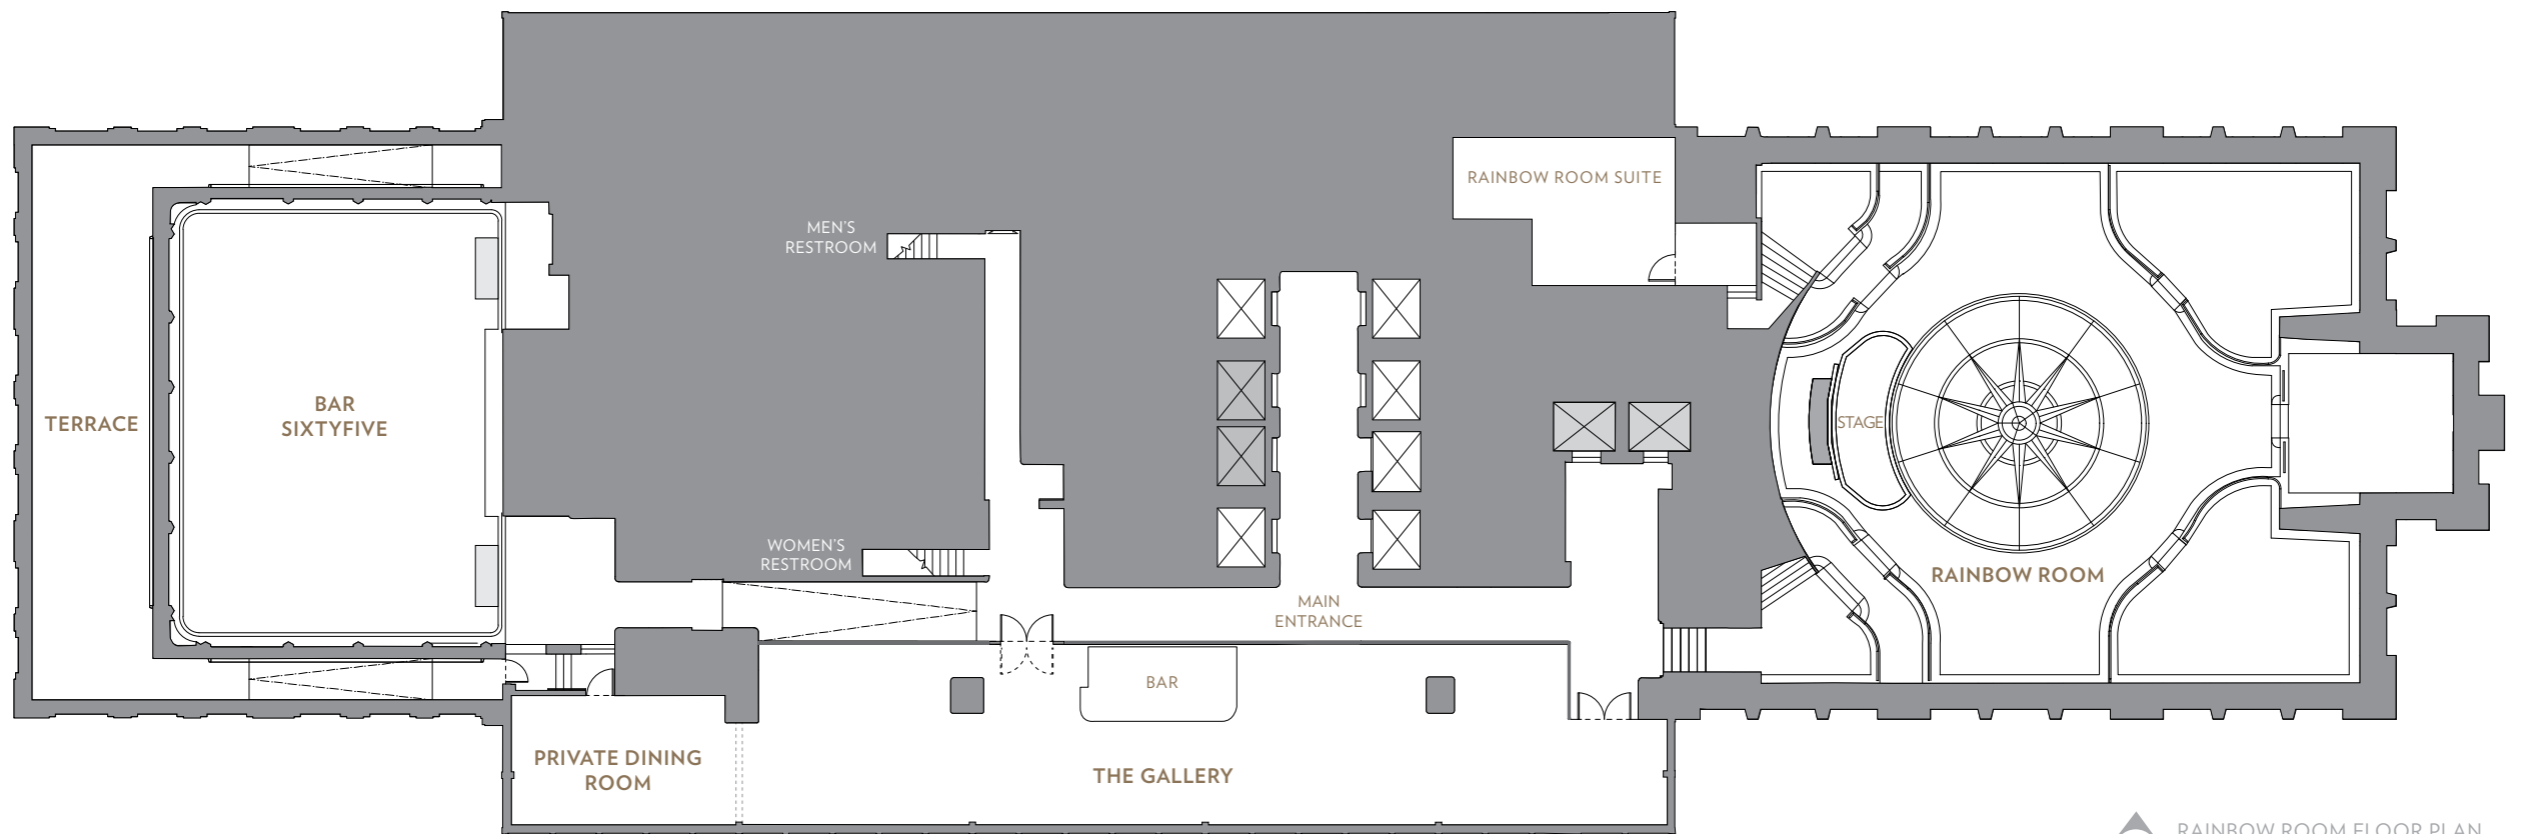

RAINBOW ROOM

SPECIAL EVENTS

AN ICONIC SPACE

The legacy of the Rainbow Room began on October 3, 1934, when its doors opened for the first time. Wrapped in the dazzling Manhattan skyline, the dining and entertainment destination became a shimmering new beacon of style and sophistication for the city. It transformed the 65th floor of 30 Rockefeller Plaza into the most elegant and elevated space in New York. Today, its legacy endures.

RAINBOW ROOM

RAINBOW ROOM

THE GALLERY

PRIVATE DINING ROOM

BAR SIXTYFIVE TERRACE

BAR SIXTYFIVE

RAINBOW ROOM

FULL FLOOR PLAN

RAINBOW ROOM

65TH FLOOR CAPACITY

Rainbow Room | The Gallery | Bar SixtyFive **Capacity**
 Full Floor Exclusivity Reception 500

Rainbow Room | The Gallery
 Reception 400
 Reception & Sit Down Dinner 300
 Reception & Sit Down Dinner with Dancing 250

Rainbow Room
 Theater Style 300
 Classroom Style (3 per 6') 225
 Crescent Style 180
 Classroom Style (2 per 6') 150

The Gallery
 Reception & Sit Down Dinner 60

Bar SixtyFive
 Reception 190
 Seated Dinner 130