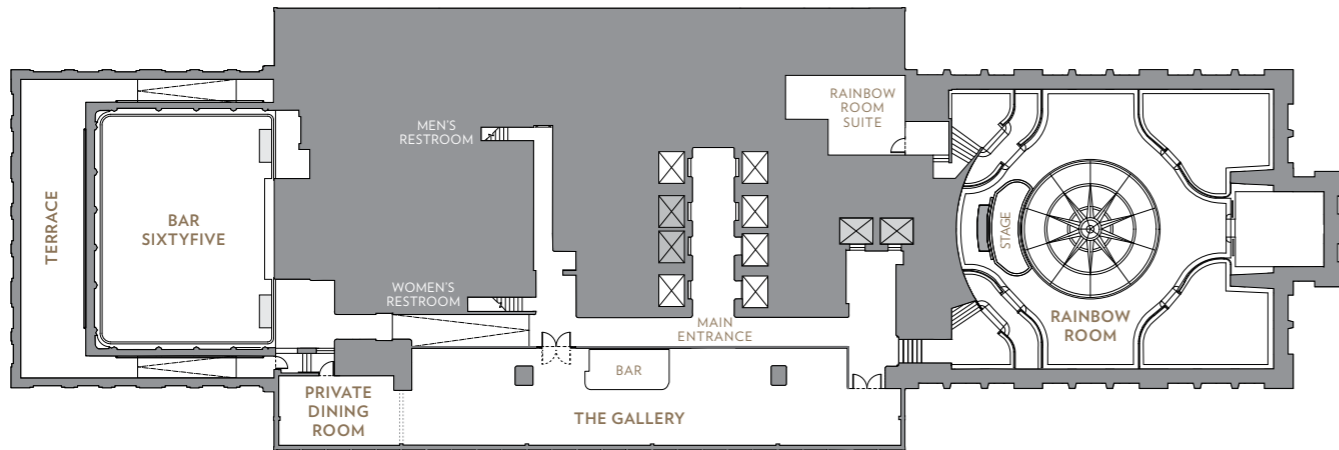

RAINBOW ROOM

RAINBOW ROOM

THE GALLERY

PRIVATE DINING ROOM

BAR SIXTYFIVE TERRACE

BAR SIXTYFIVE

RAINBOW ROOM

FULL FLOOR PLAN

RAINBOW ROOM

65TH FLOOR CAPACITY

Rainbow Room | The Gallery | Bar SixtyFive **Capacity**
 Full Floor Exclusivity Reception 500

Rainbow Room | The Gallery
 Reception 400
 Reception & Sit Down Dinner 300
 Reception & Sit Down Dinner with Dancing 250

Rainbow Room
 Theater Style 300
 Classroom Style (3 per 6') 225
 Crescent Style 180
 Classroom Style (2 per 6') 150

The Gallery
 Reception & Sit Down Dinner 60

Bar SixtyFive
 Reception 190
 Seated Dinner 130

With refined and functional gathering space on
the 65th floor at 30 Rockefeller Plaza,
Rainbow Room is a luxurious deviation from the predictable.

For details and availability, please call 845.244.1488